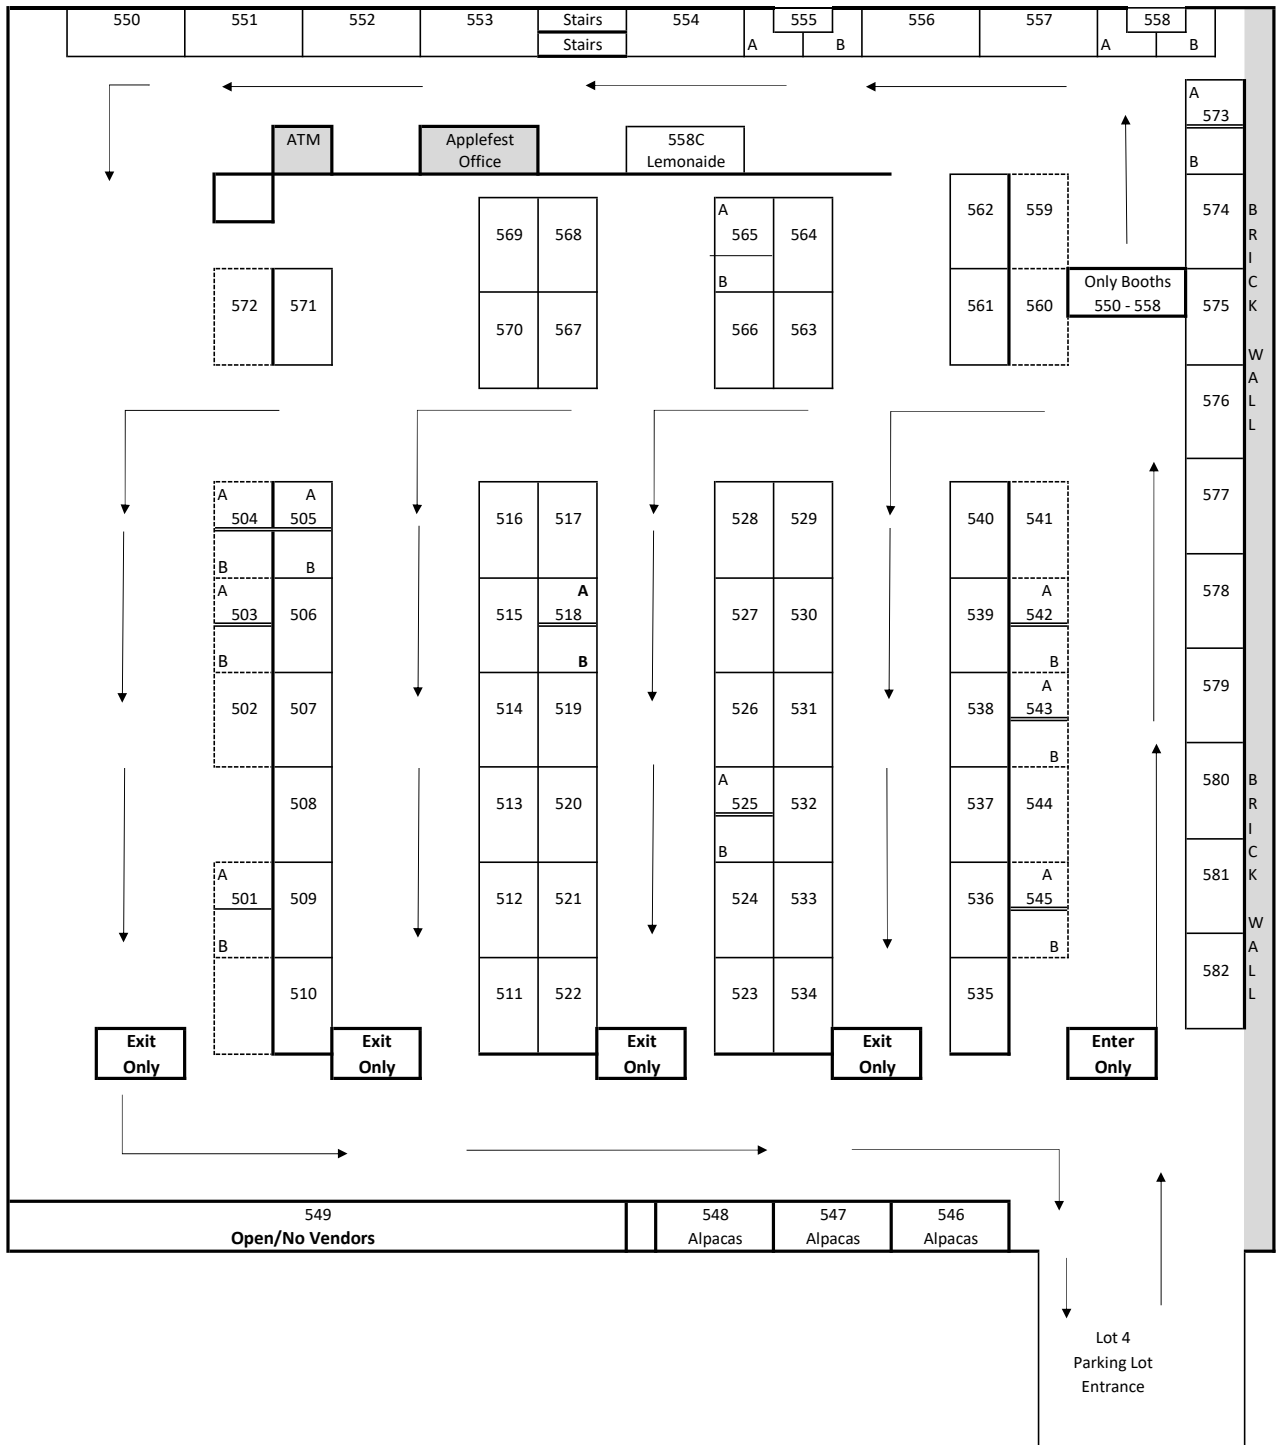

AREA E 500 -565

Vendor Parking is in the area outside this gate.