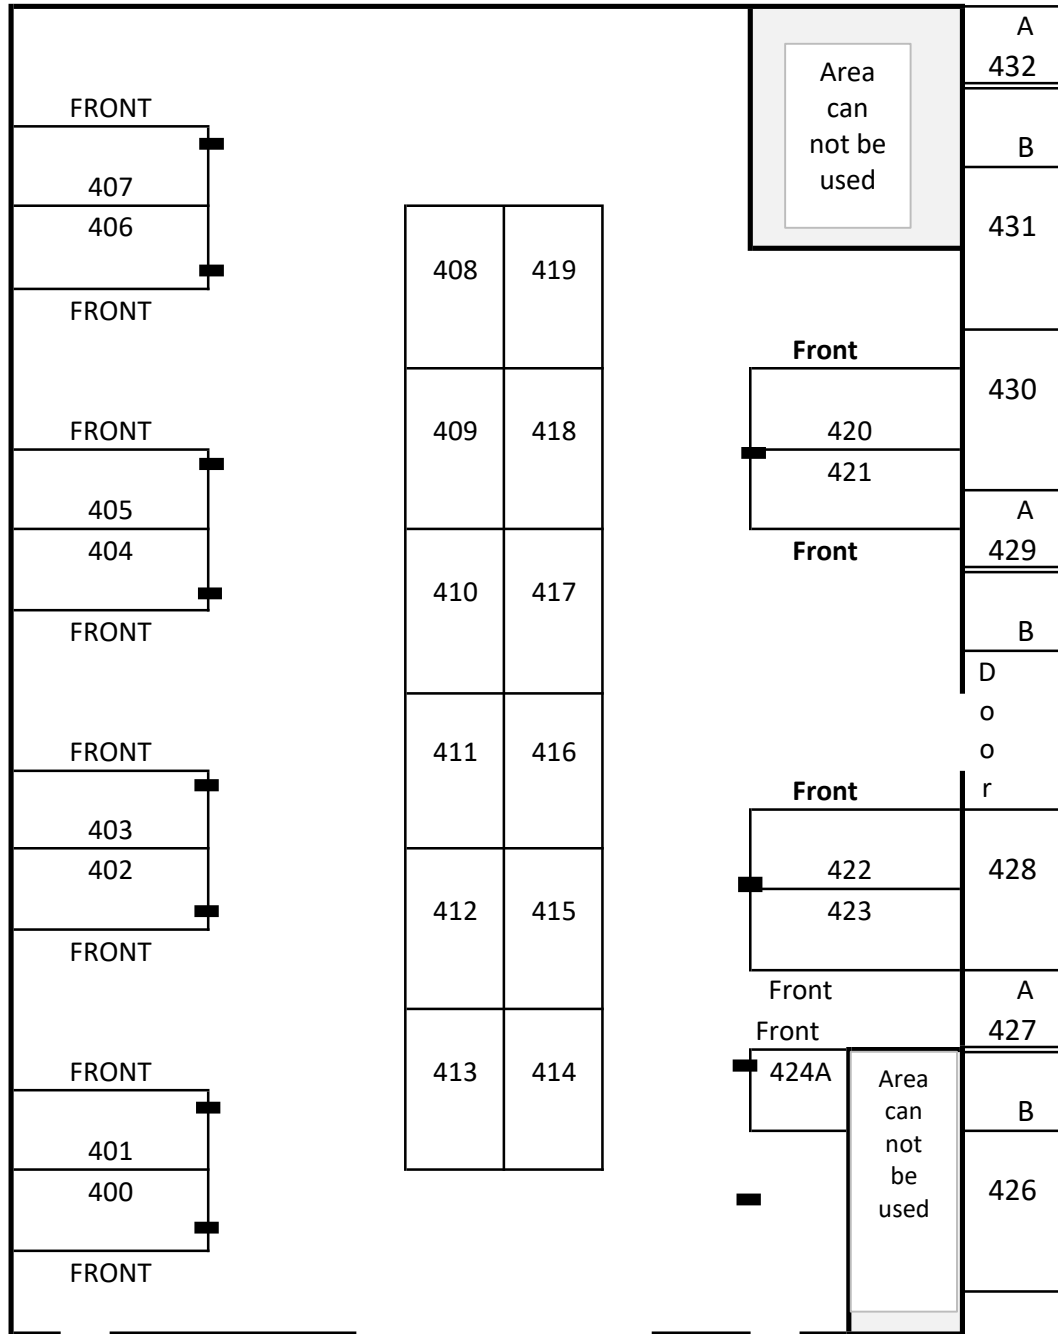

AREA D 400

Track Side

Vendor Parking is down the hill past the red brick barn. Please do not block roadways

No parking in the grass along the track

425
Outside lawn

AREA D 400